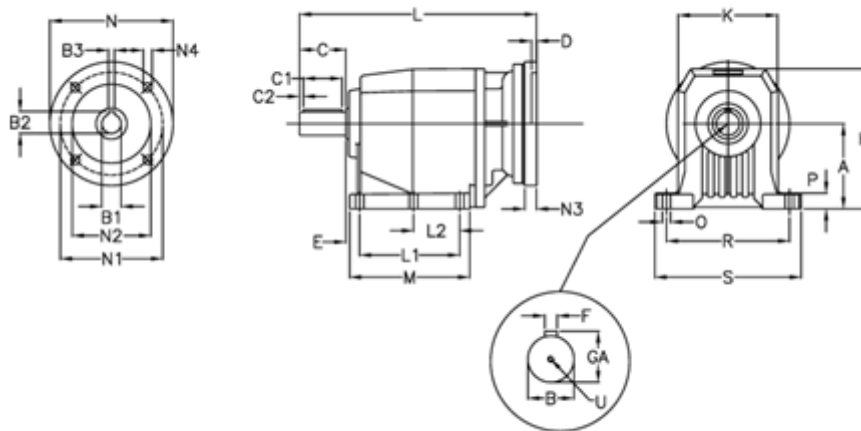

Article number: 40600801201255
 Description: Helical gearbox
 C802P-12-P160B5

Measures

A = 250	D = 6.0	L2 = 0.0	P = 35
B = 80	E = 33	M = 277.0	R = 370
B1 = 42	F = 22	N = 350	S = 440
B2 = 45.3	GA = 85.0	N1 = 300	U = M20x42
B3 = 12	H = 420	N2 = 250	
C = 140	K = 320	N3 = 23	
C1 = 110	L = 635.0	N4 = 18	
C2 = 15	L1 = 210.0	O = 26	